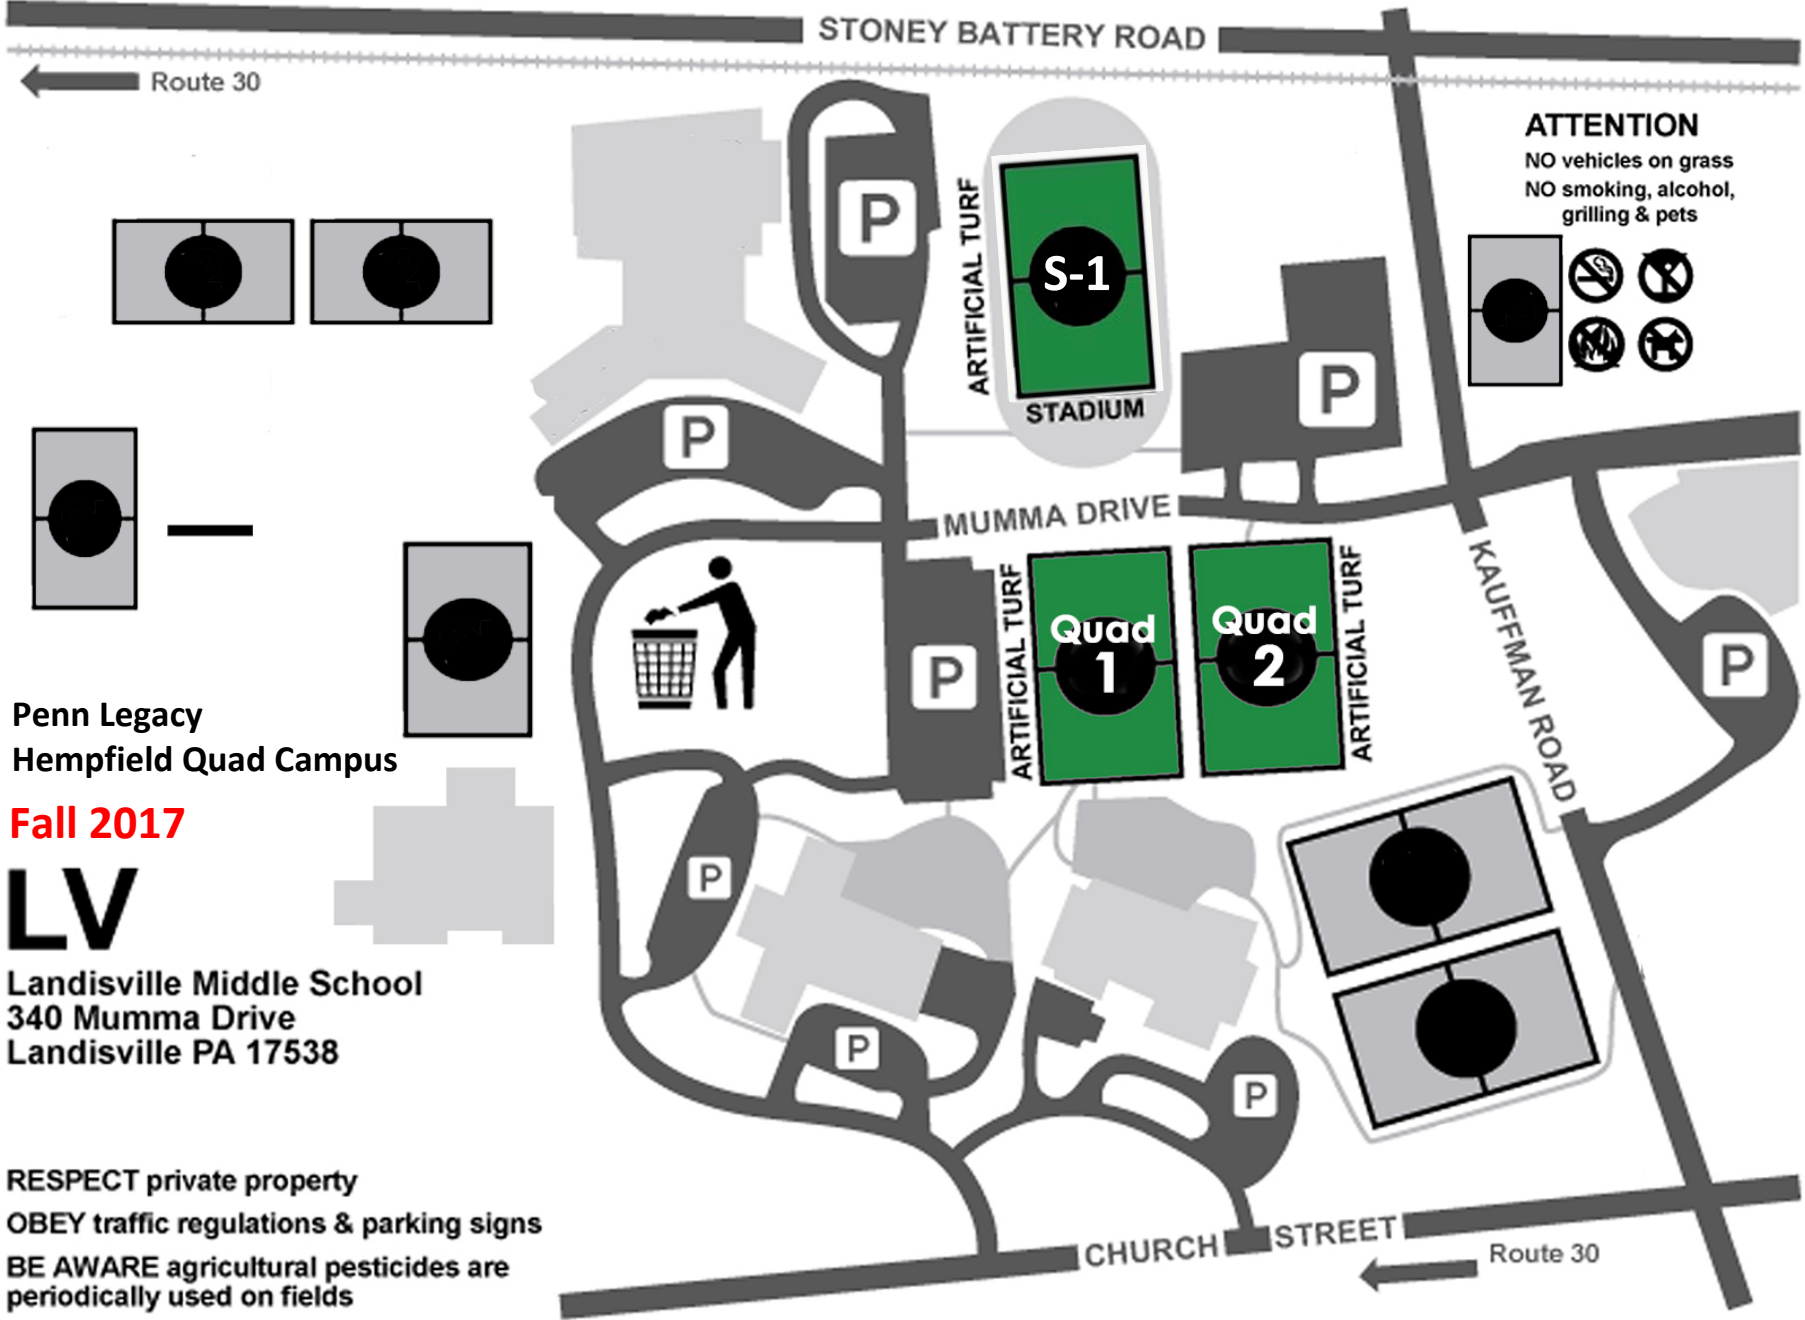

Penn Legacy Hempfield Quad Campus

ATTENTION
NO vehicles on grass
NO smoking, alcohol,
grilling & pets

Penn Legacy
Hempfield Quad Campus

Fall 2017

LV

Landisville Middle School
340 Mumma Drive
Landisville PA 17538

RESPECT private property
OBEY traffic regulations & parking signs
BE AWARE agricultural pesticides are
periodically used on fields