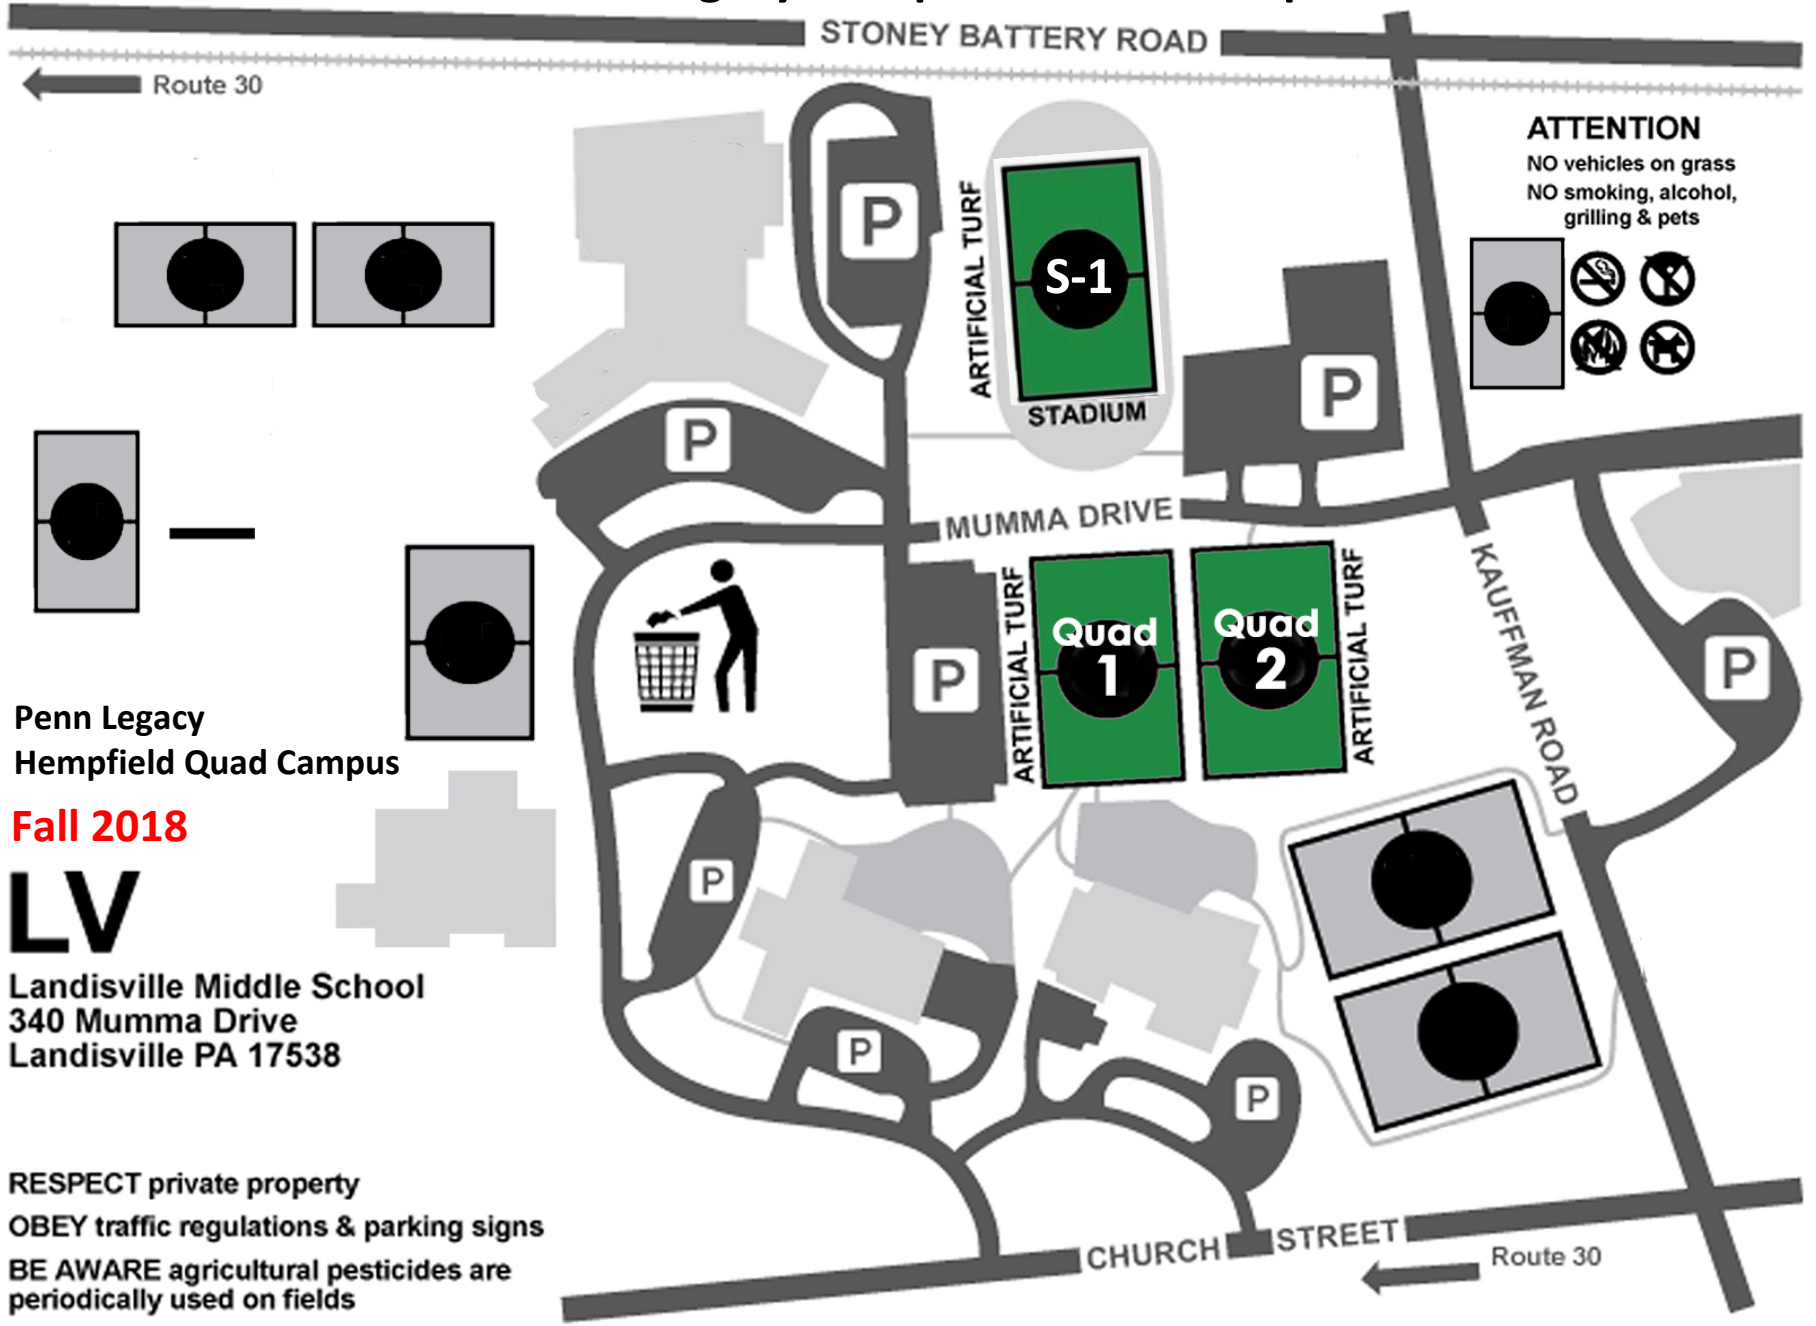

# Penn Legacy Hempfield Quad Campus

**ATTENTION**  
NO vehicles on grass  
NO smoking, alcohol,  
grilling & pets

Penn Legacy  
Hempfield Quad Campus

**Fall 2018**

**LV**

Landisville Middle School  
340 Mumma Drive  
Landisville PA 17538

RESPECT private property  
OBEY traffic regulations & parking signs  
BE AWARE agricultural pesticides are  
periodically used on fields