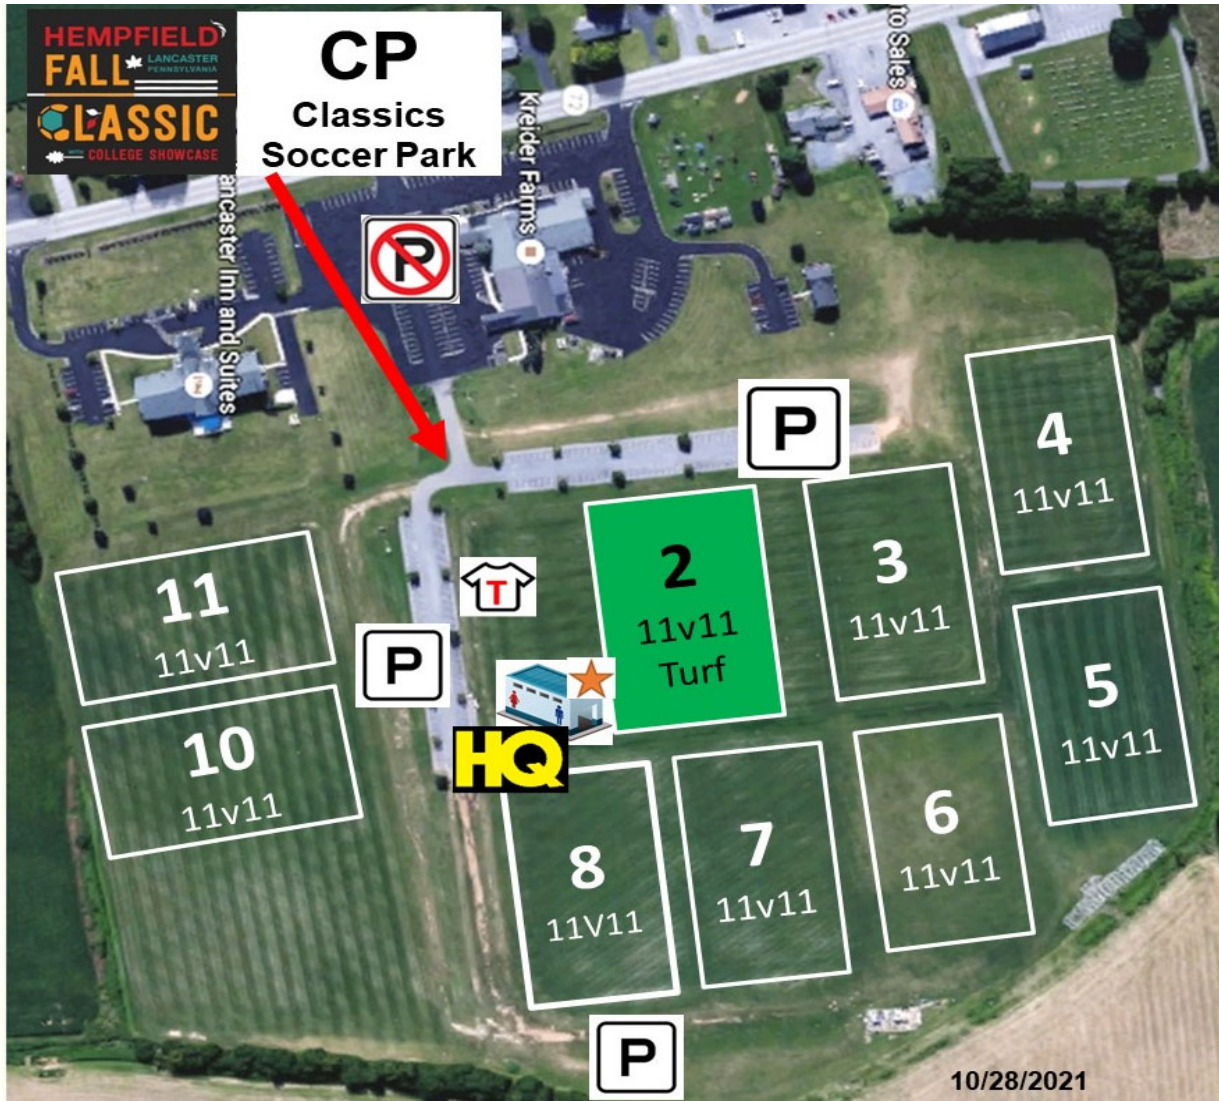

2021 Hempfield Fall Classic

Classics Soccer Park
1461 Lancaster Road
Manheim, PA 17545

Rules:

- No pets.
- No smoking
- No alcohol
- Lock vehicle and take valuables

Fields:

#2 = Turf Field
#3 - #11 = Grass fields

Girls weekend fields:

2, 3, 4, 5 and 6

Boys weekend fields:

7, 8, 10 and 11

★ Indicates Restrooms

BE AWARE agricultural pesticides are periodically used on fields