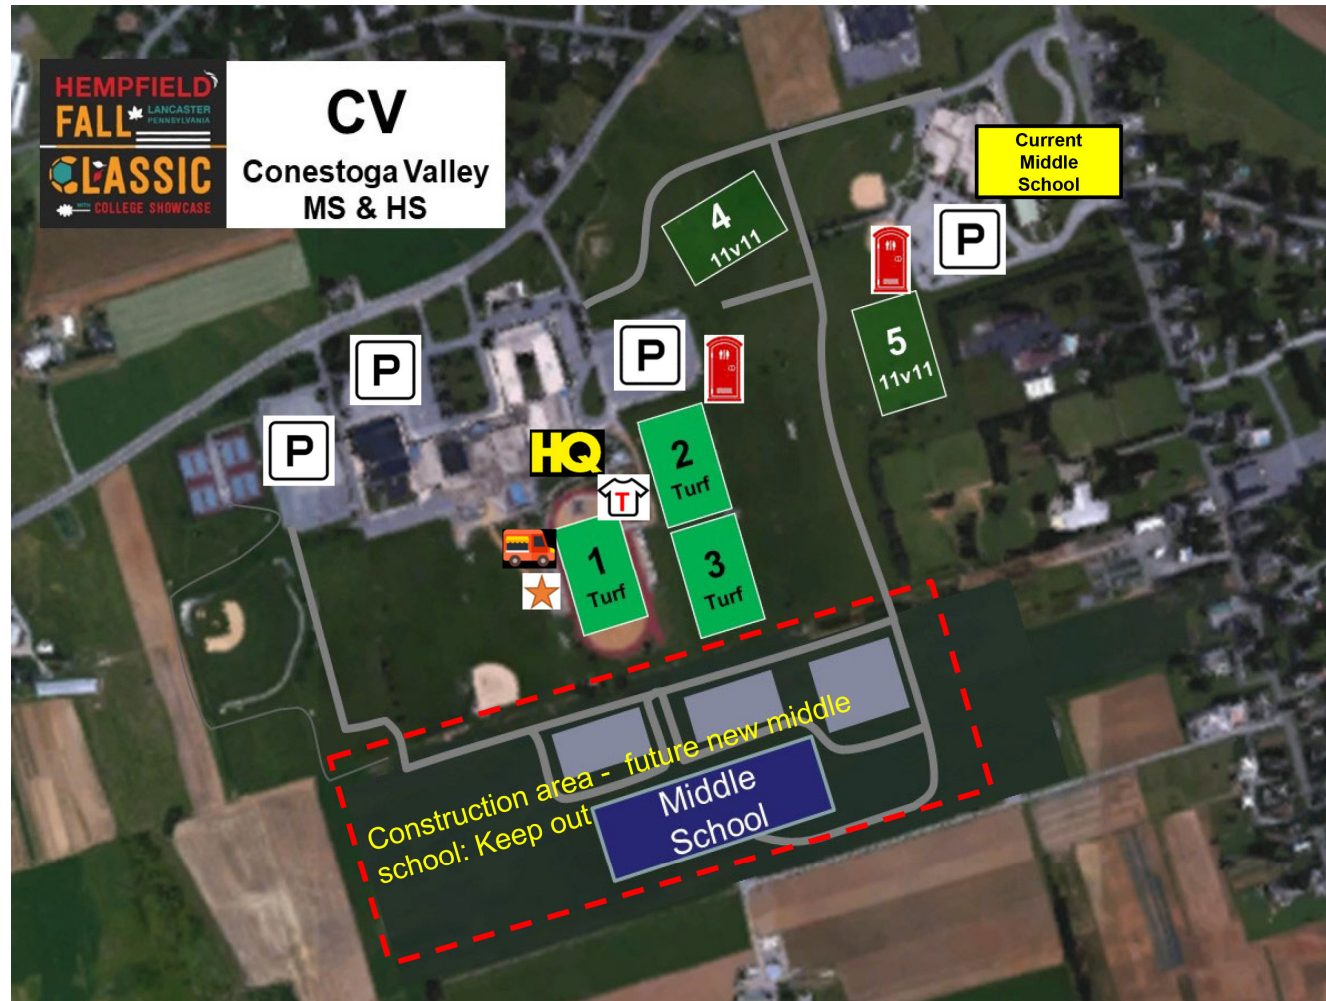

2021 Hempfield Fall Classic

BE AWARE agricultural pesticides are periodically used on fields

Conestoga Valley
2110 Horseshoe Rd
Lancaster, PA 17601

Rules:

- No pets allowed
- No smoking
- No alcohol
- **Use parking lots only**
- Lock vehicle and take valuables

Fields:

Girls Weekend

- Fields 1,2 & 3 are turf

Boys Weekend

- Fields 1,2 & 3 are turf
- Fields 4 & 5 are grass.

Portable restroom units at venue

★ Indoor restrooms under bleachers of stadium

T-shirt Simax Tournament Apparel

Truck Concessions by Conestoga Valley SD