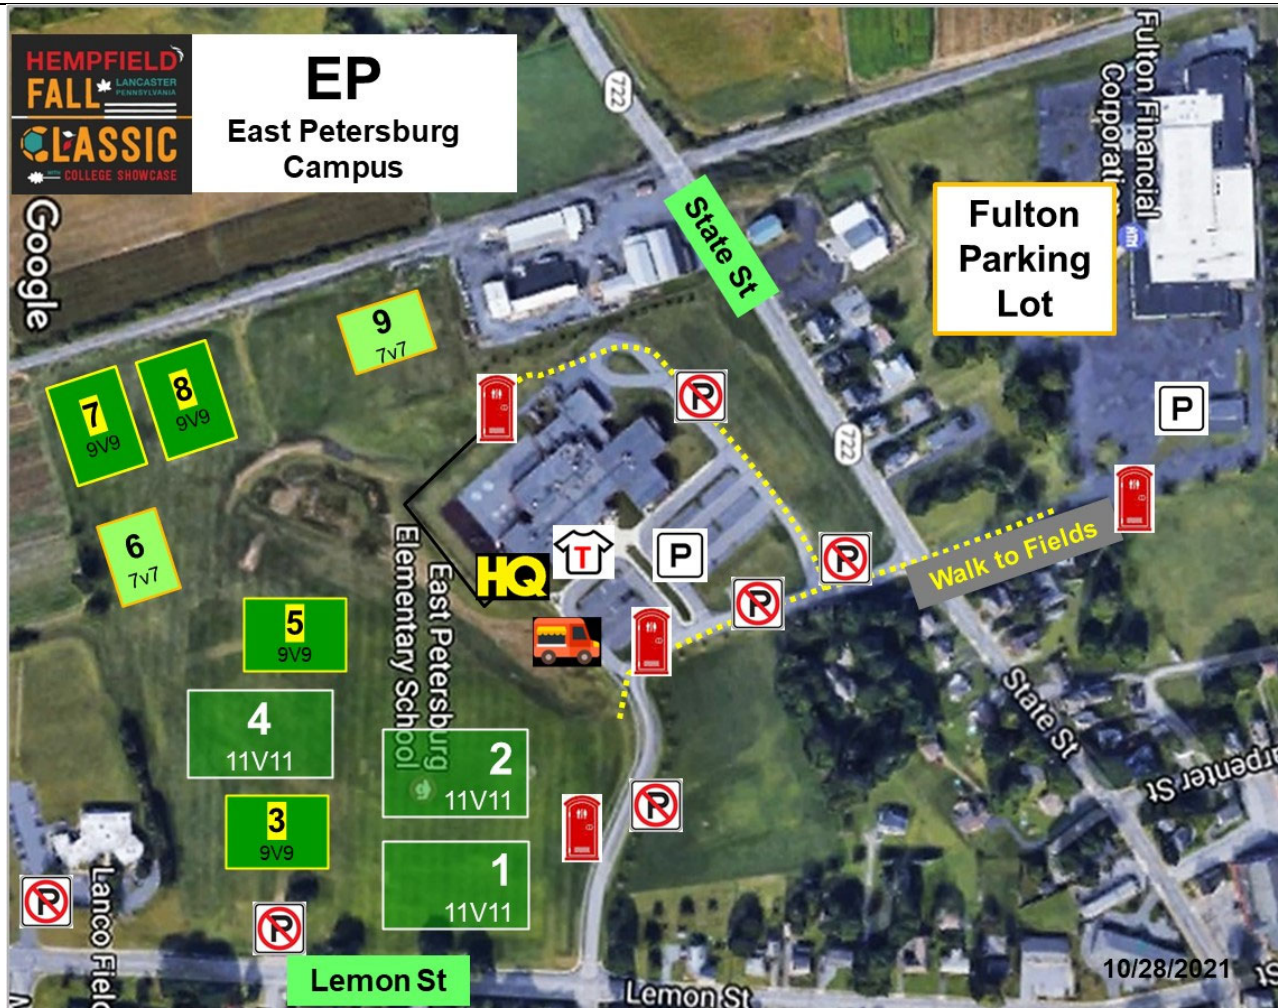

## East Petersburg Elementary School

1695 State Street entrance – use for ALL fields (GPS address)  
East Petersburg, PA 17520

BE AWARE agricultural pesticides are periodically used on fields

### Parking:

- Use school and **Fulton lot** for fields.
- **The Fulton lot is OVERFLOW PARKING – please use it.**
- Do not park in unauthorized areas or on grass. Specifically, the neighborhoods along Lemon Street and/or surrounding businesses.  
**You will be towed.**

### Rules:

- No pets allowed
- No smoking
- No alcohol
- Lock vehicle and take valuables

### Fields:

- All fields are grass.

Portable restroom units at venue

 Simax Tournament Apparel

 FOOD: Auntie Anne's