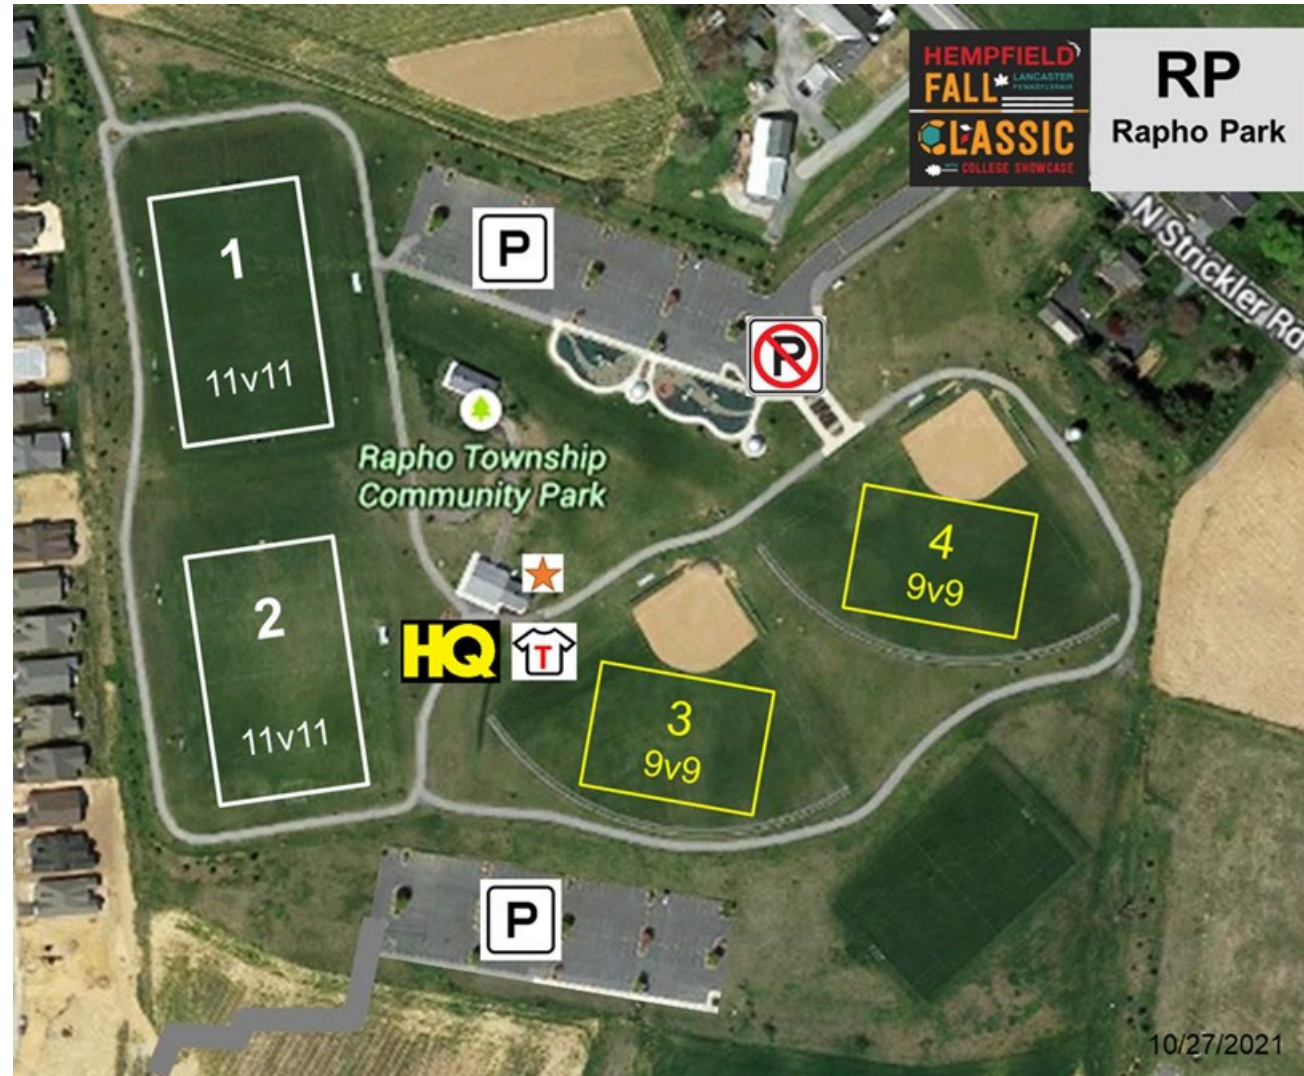

2021 Hempfield Fall Classic

Rapho Park

Fields #1, #2

960 Strickler Rd

Mount Joy, PA 17552

Field #3 and #4

1438 Fieldstone Dr

Mount Joy, PA 17552

Parking:

- Park in lots not on grass
- No pets
- No smoking
- No alcohol
- Lock vehicle and take valuables

Fields:

- All fields are grass

Simax Tournament Apparel

Indicates Restrooms

BE AWARE agricultural pesticides are periodically used on fields