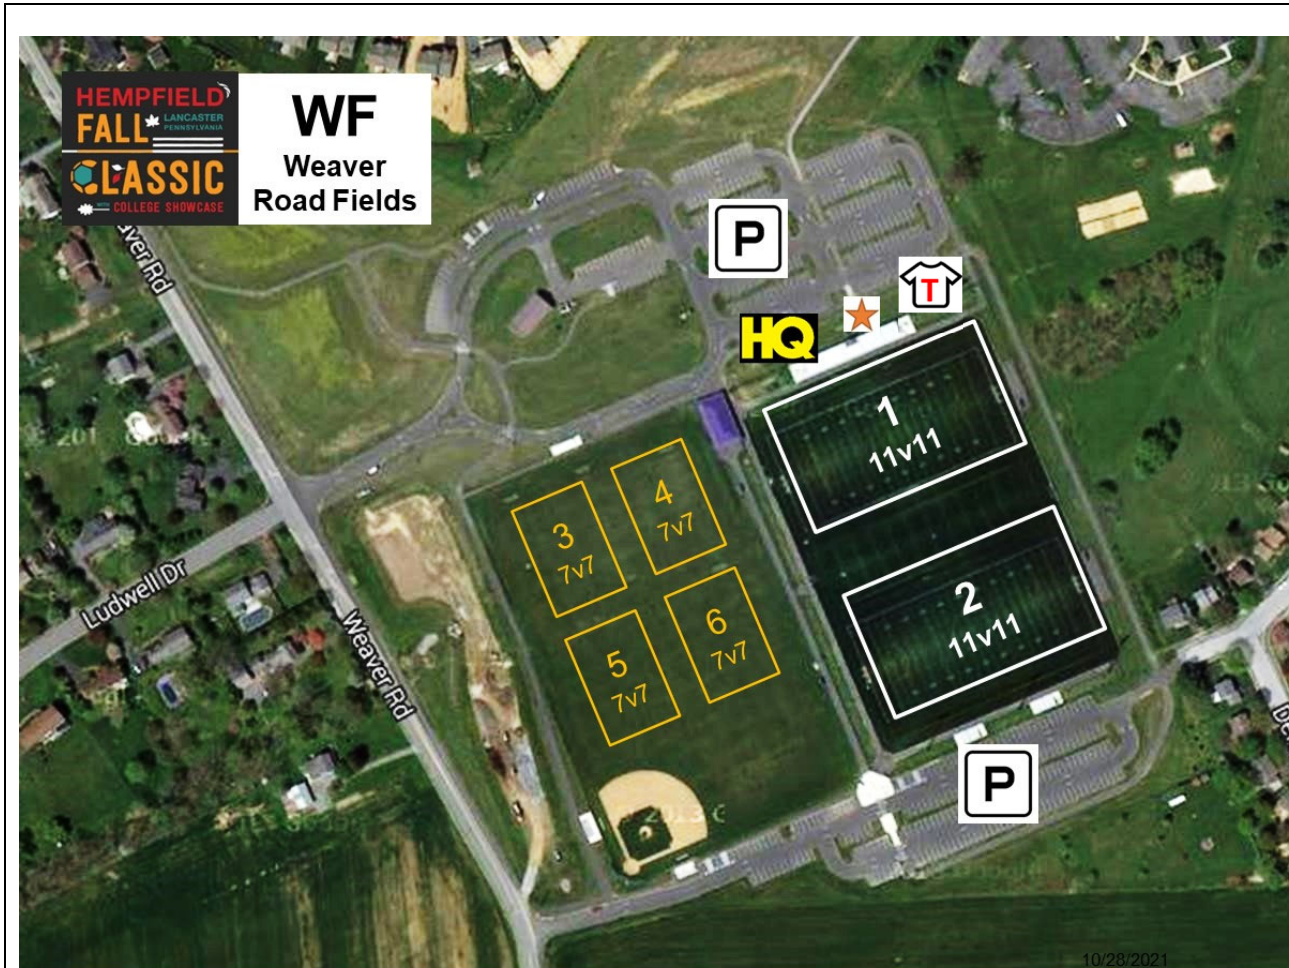

## Weaver Road Fields 2801 Weaver Road Lancaster, PA 17601

### Parking:

- Park in lots not on grass

### Rules:

- No pets
- No smoking
- No alcohol
- Lock vehicle and take valuables

### Fields:

- Fields #1 and #2 are turf
- Fields #3-6 are grass

 Indicates Restrooms

 Simax Tournament Apparel

**BE AWARE** agricultural pesticides are periodically used on fields