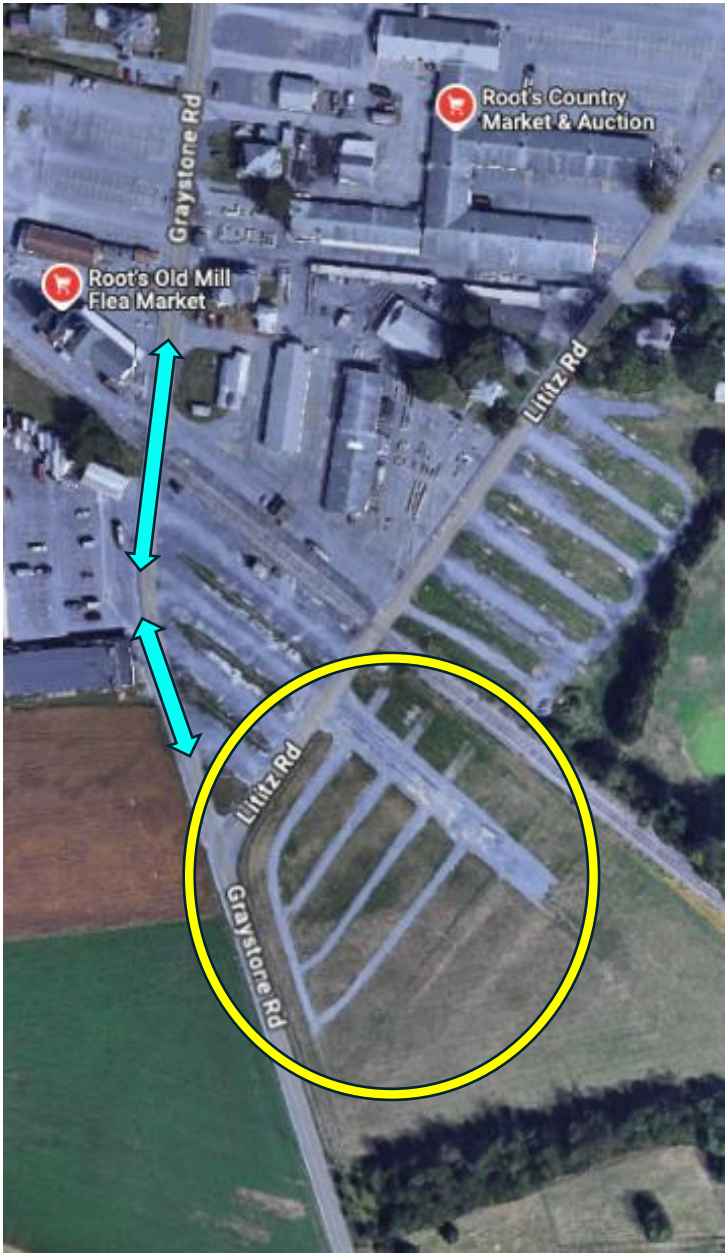

Roots Market
705 Graystone Rd.
Manheim, PA
17545

Meet & Park in
Yellow Circle
area.

Classics Soccer Park
is located 1 mile
North of Roots
Market on Route 72,
Lancaster Road.

1461 Lancaster Rd.
Manheim, PA 17545