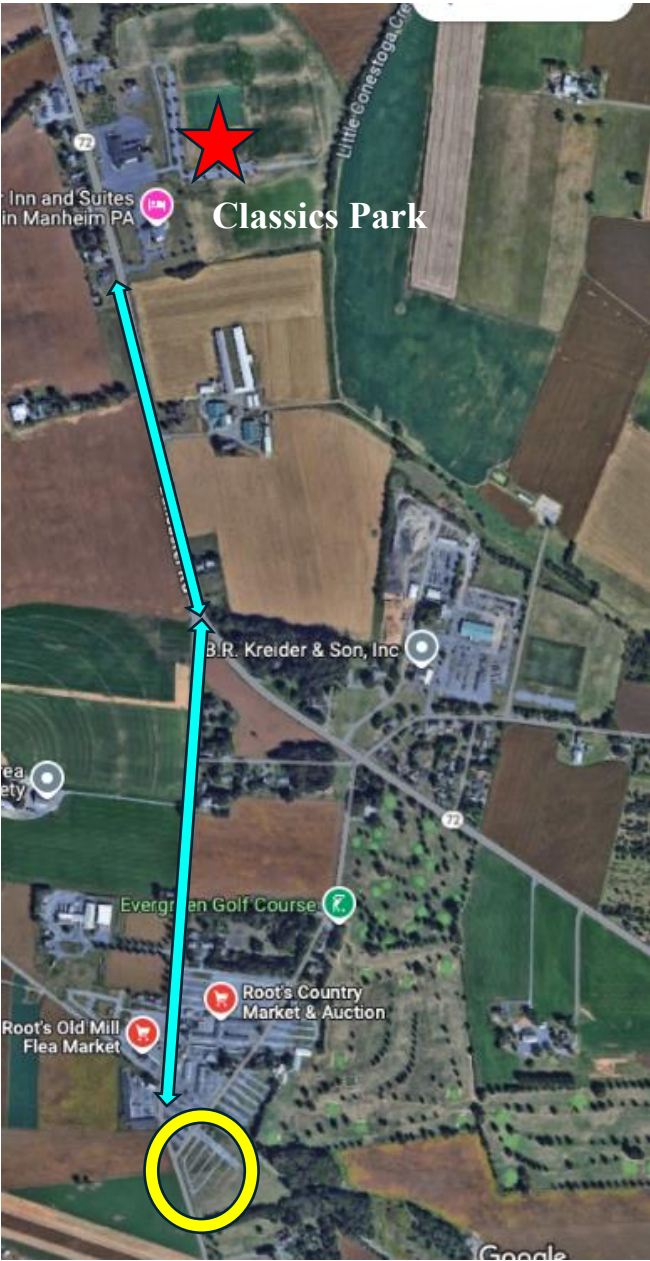

# CARPOOL PARKING

**Roots Market**  
705 Graystone Rd.  
Manheim, PA  
17545

---

Meet & Park in  
Yellow Circle  
area.

---

Classics Soccer Park  
is located 1 mile  
North of Roots  
Market on Route 72,  
Lancaster Road.