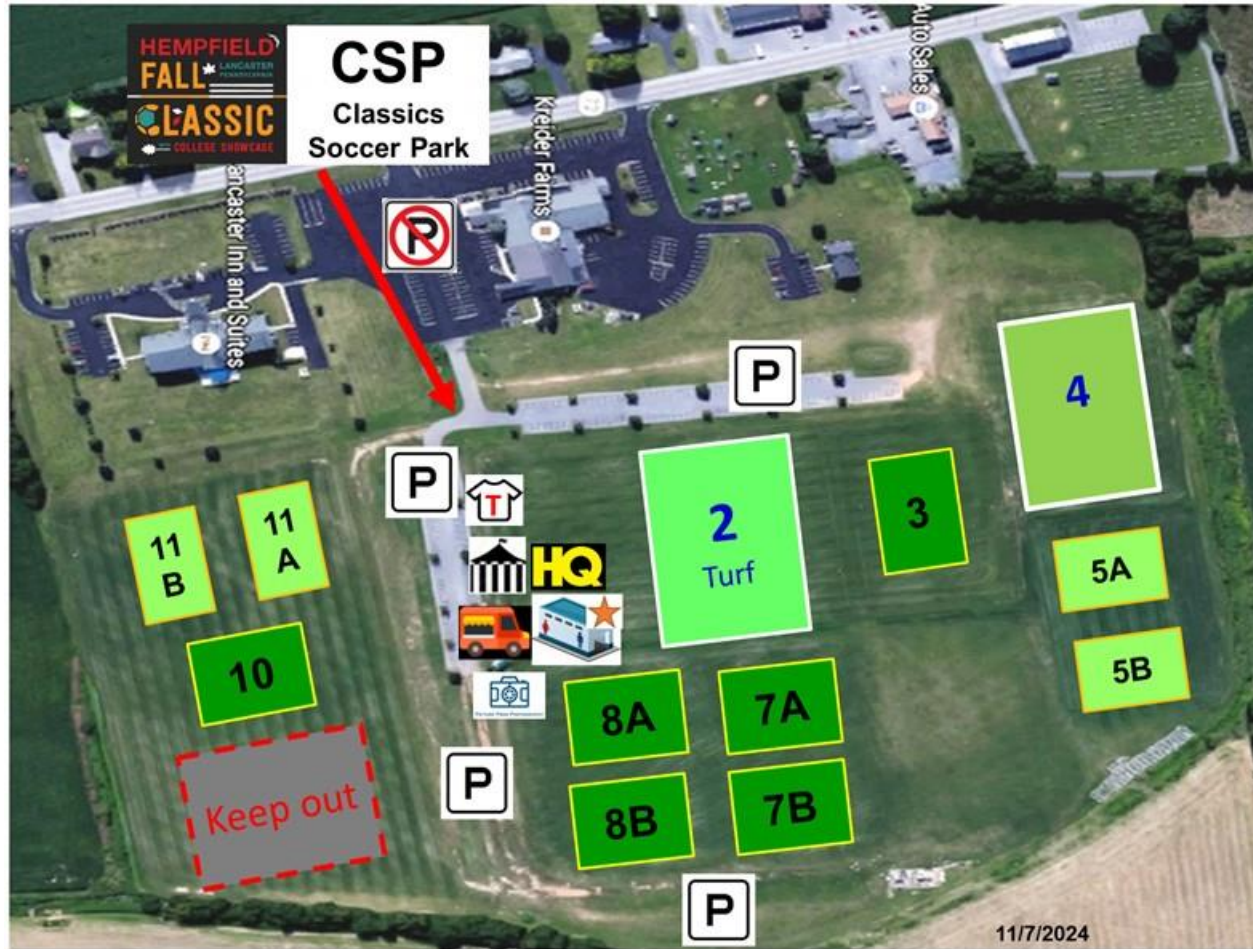

# CARPOOL PARKING

**Roots Market**  
705 Graystone Rd.  
Manheim, PA  
17545

---

Meet & Park in  
Yellow Circle  
area.

---

Classics Soccer Park  
is located 1 mile  
North of Roots  
Market on Route 72,  
Lancaster Road.

# 2024 Hempfield Fall Classic

**BE AWARE** agricultural pesticides are periodically used on fields

**Classics Soccer Park**  
**1461 Lancaster Road**  
**Manheim, PA 17545**

**Rules:**

- No pets.
- No smoking
- No alcohol
- Lock vehicle and take valuables

**Fields:**

- 2 = Turf Field
- All other fields are grass
  - 4 = 11v11
  - 7a,7b,8a,8b,10 = 9v9
  - 5a,5b,11a,11b = 7v7

★ Indicates Restrooms

 Concessions by: Joe on the Go

 Concessions by: Donuts NV

 Simax Tournament Apparel