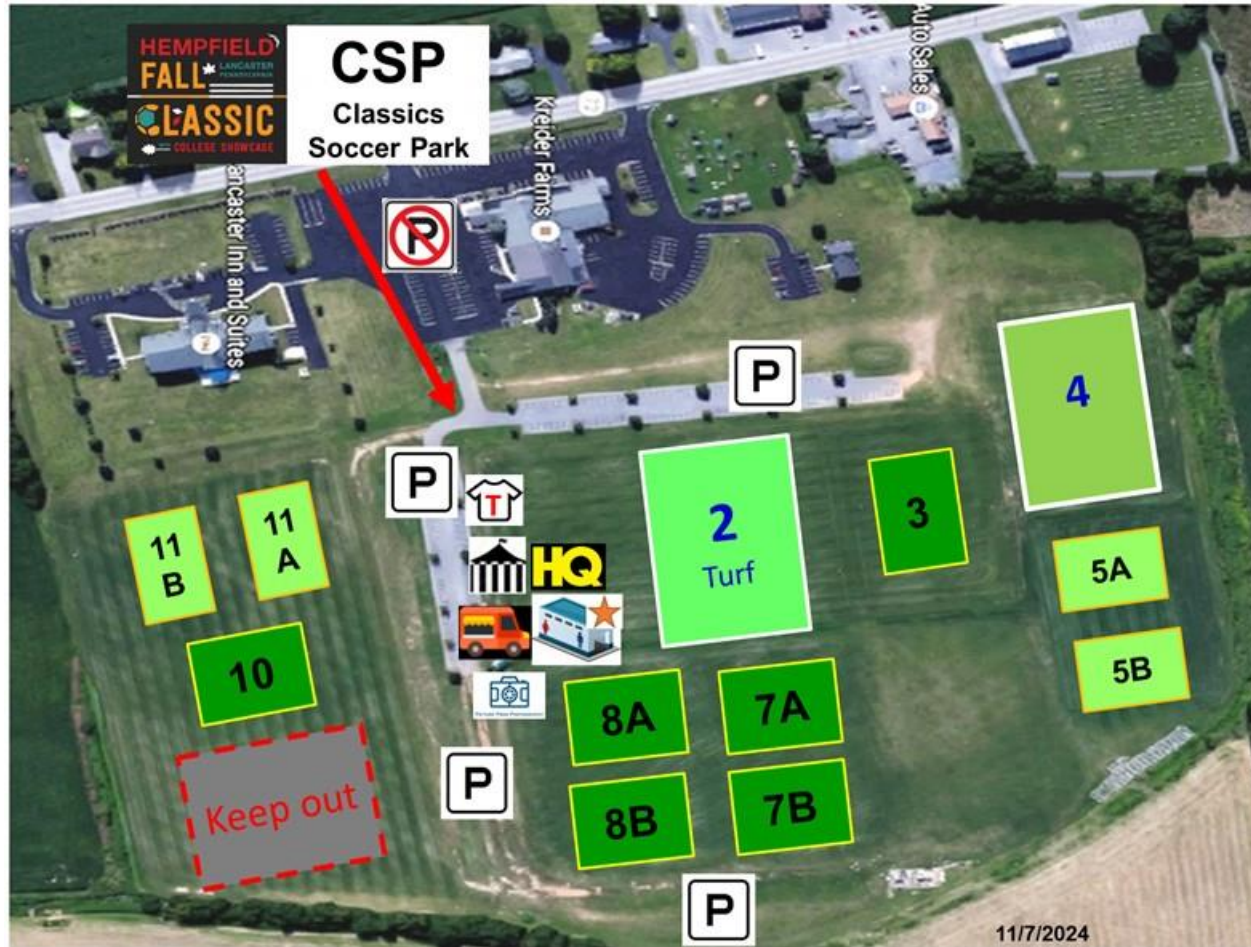

2024 Hempfield Fall Classic

Classics Soccer Park
1461 Lancaster Road
Manheim, PA 17545

Rules:

- No pets.
- No smoking
- No alcohol
- Lock vehicle and take valuables

Fields:

- 2 = Turf Field
- All other fields are grass
 - 4 = 11v11
 - 7a,7b,8a,8b,10 = 9v9
 - 5a,5b,11a,11b = 7v7

★ Indicates Restrooms

 Concessions by: Joe on the Go

 Concessions by: Donuts NV

 Simax Tournament Apparel

 Picture Pros

BE AWARE agricultural pesticides are periodically used on fields