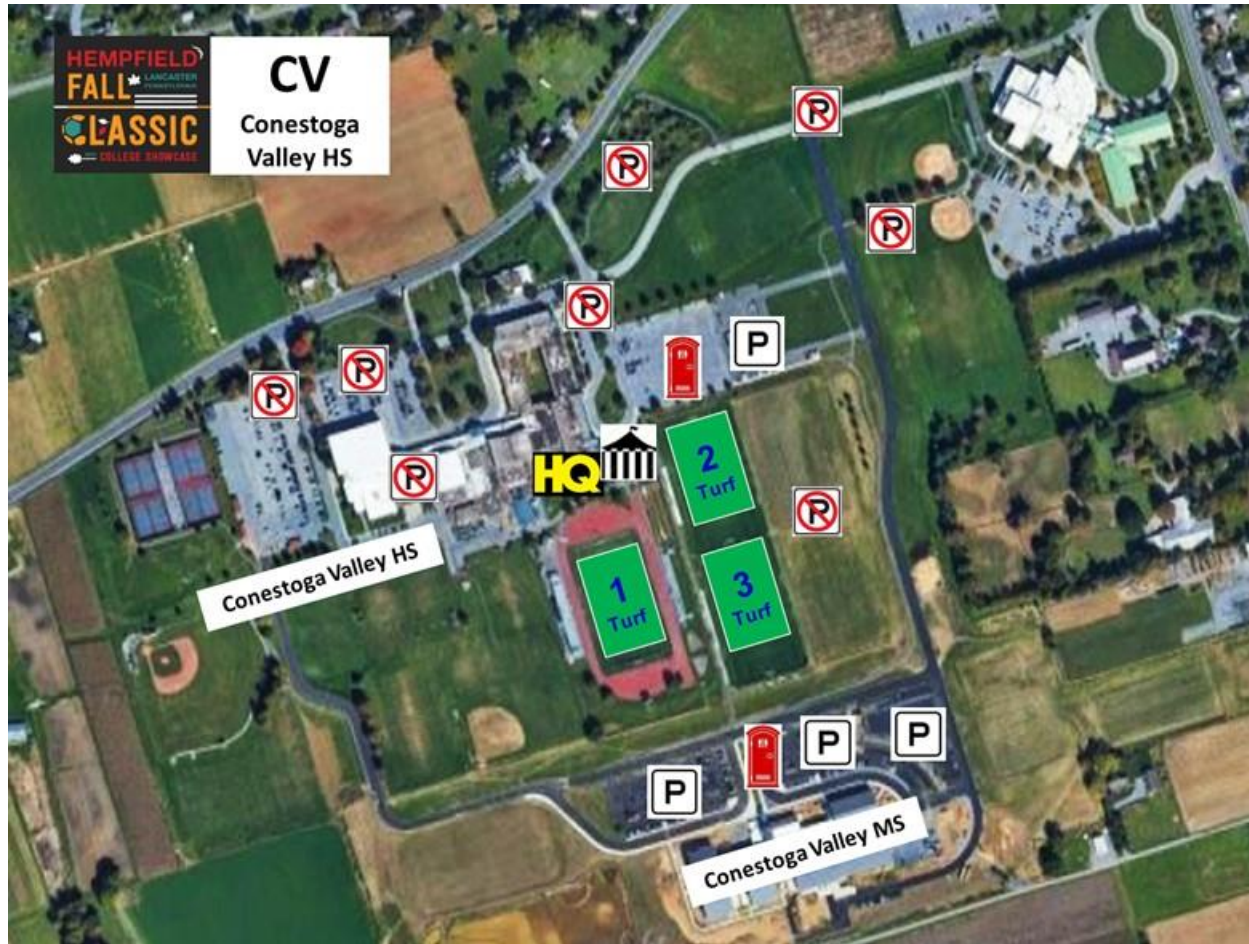

2024 Hempfield Fall Classic

BE AWARE agricultural pesticides are periodically used on fields

Conestoga Valley
2110 Horseshoe Rd Lancaster,
PA 17601

Rules:

- No pets allowed
- No smoking
- No alcohol
- **Use parking lots only**
- Lock vehicle and take valuables

Fields:

- Fields 1,2 & 3 are turf

Portable restroom units at venue