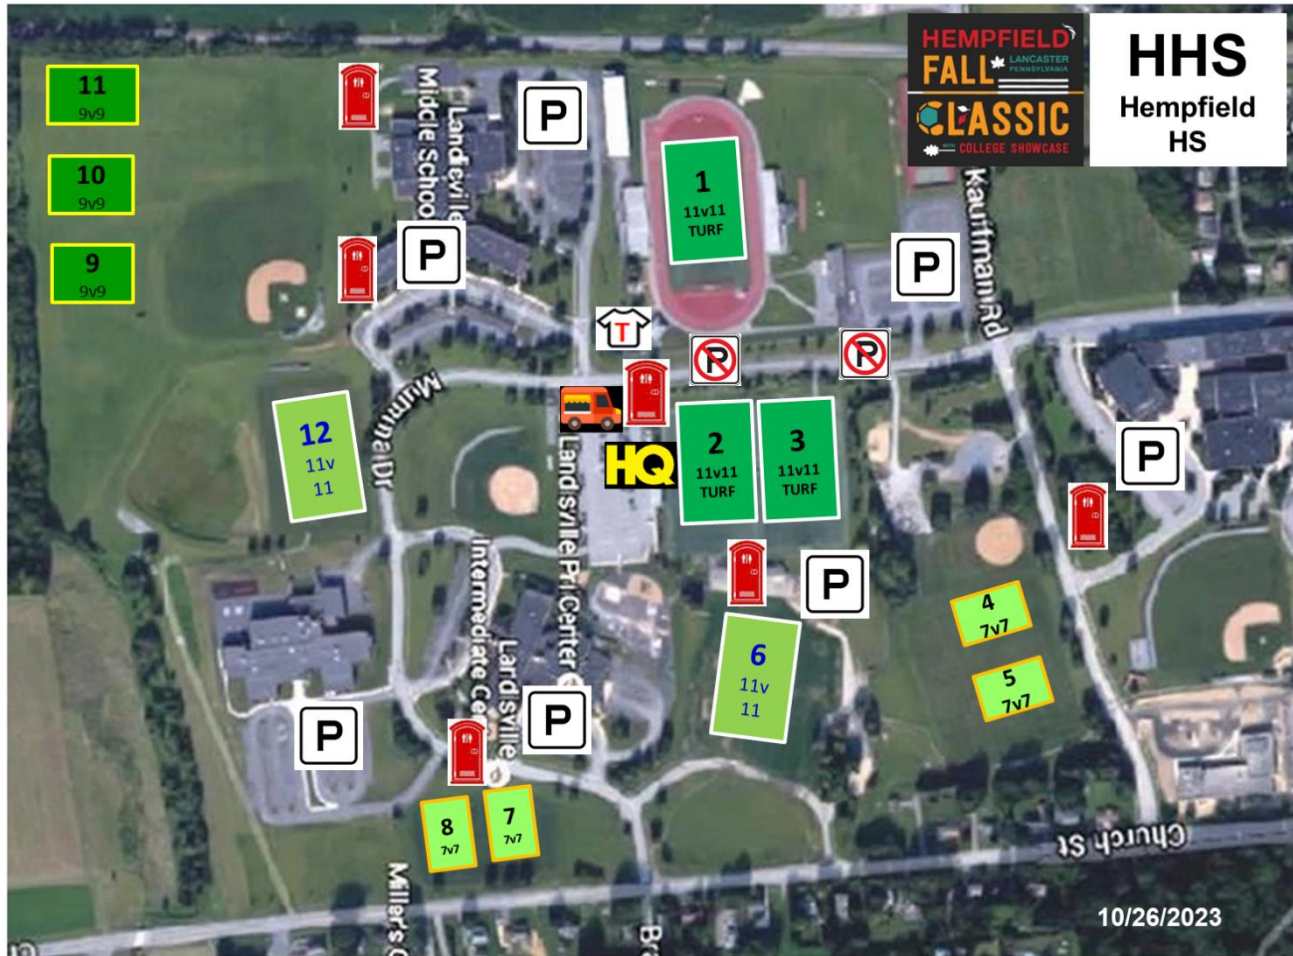

2023 Hempfield Fall Classic

Hempfield High School
(Hempfield HS & Landisville MS
Campuses)
340 Mumma Drive
Landisville, PA 17538

Parking:

- Park in lots not on grass

Rules:

- No pets
- No smoking
- No alcohol
- Lock vehicle and take valuables

Fields:

- 1, 2, and 3 are Turf fields
- All other fields are grass

Portable restroom units at venue

Concessions by: Foltz Pretzels
Simax Tournament Apparel
Top Tier Apparel (Boys Weekend)

Simax Tournament Apparel

BE AWARE agricultural pesticides are periodically used on fields

Note: Tournament field numbers do not match high school field signs. Be sure to follow tournament field numbers from schedule.