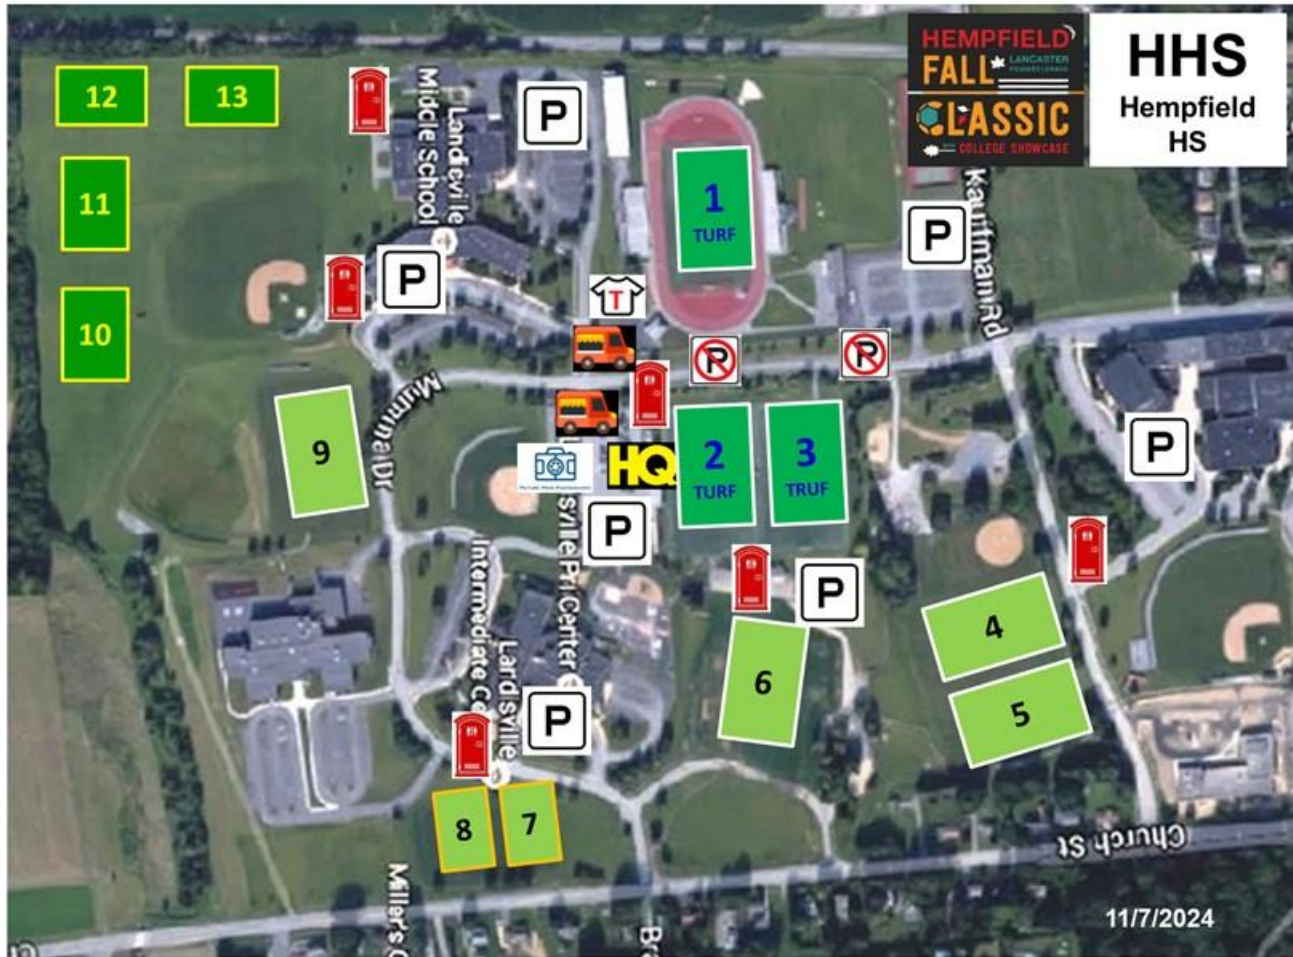

2024 Hempfield Fall Classic

Hempfield High School
(Hempfield HS & Landisville MS Campuses)
340 Mumma Drive
Landisville, PA 17538

Parking:

- Park in lots not on grass

Rules:

- No pets
- No smoking
- No alcohol
- Lock vehicle and take valuables

Fields:

- 1, 2, and 3 are Turf fields
- All other fields are grass
  - 4, 5, 6, 9 = 11v11
  - 7, 8 = 7v7
  - 10,11,12,13 = 9v9

Portable restroom units at venue

Concessions by: Foltz Pretzels

Concession by: Drifters (Sat 11/23)

BE AWARE agricultural pesticides are periodically used on fields

Note: Tournament field numbers do not match high school field signs. Be sure to follow tournament field numbers from schedule.

Simax Tournament Apparel

Picture Pros