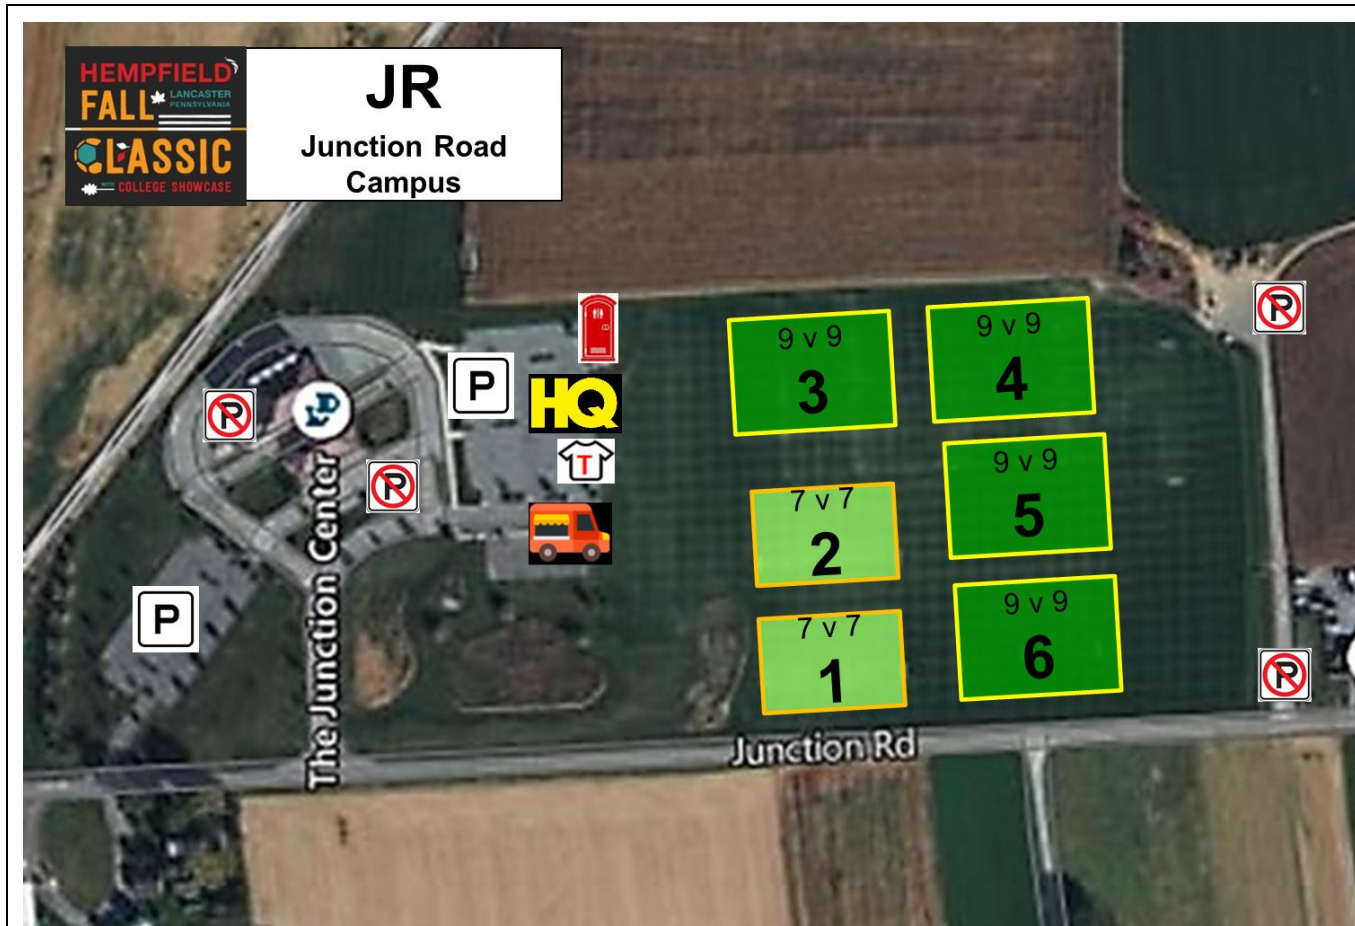

2023 Hempfield Fall Classic

JR
Junction Road
Campus

Junction Road Fields 1875 Junction Road Manheim, PA 17545

Parking:

- Park in lot at WJTL building not on grass

Rules:

- NO DROP OFF OF PLAYERS ON JUNCTION ROAD for safety reasons
- No pets
- No smoking
- No alcohol
- Lock vehicle and take valuables
- **DO NOT USE RESTROOMS IN WJTL BUILDING**
- **UNDER NO CIRCUMSTANCES ARE SOCCER PARTICIPANTS ALLOWED IN BUILDING**

Fields:

- All fields are grass

Portable restroom units at venue

Concessions by: Foltz Pretzels

Simax Tournament Apparel

Top Tier Apparel (Boys Wknd)

BE AWARE agricultural pesticides are periodically used on fields