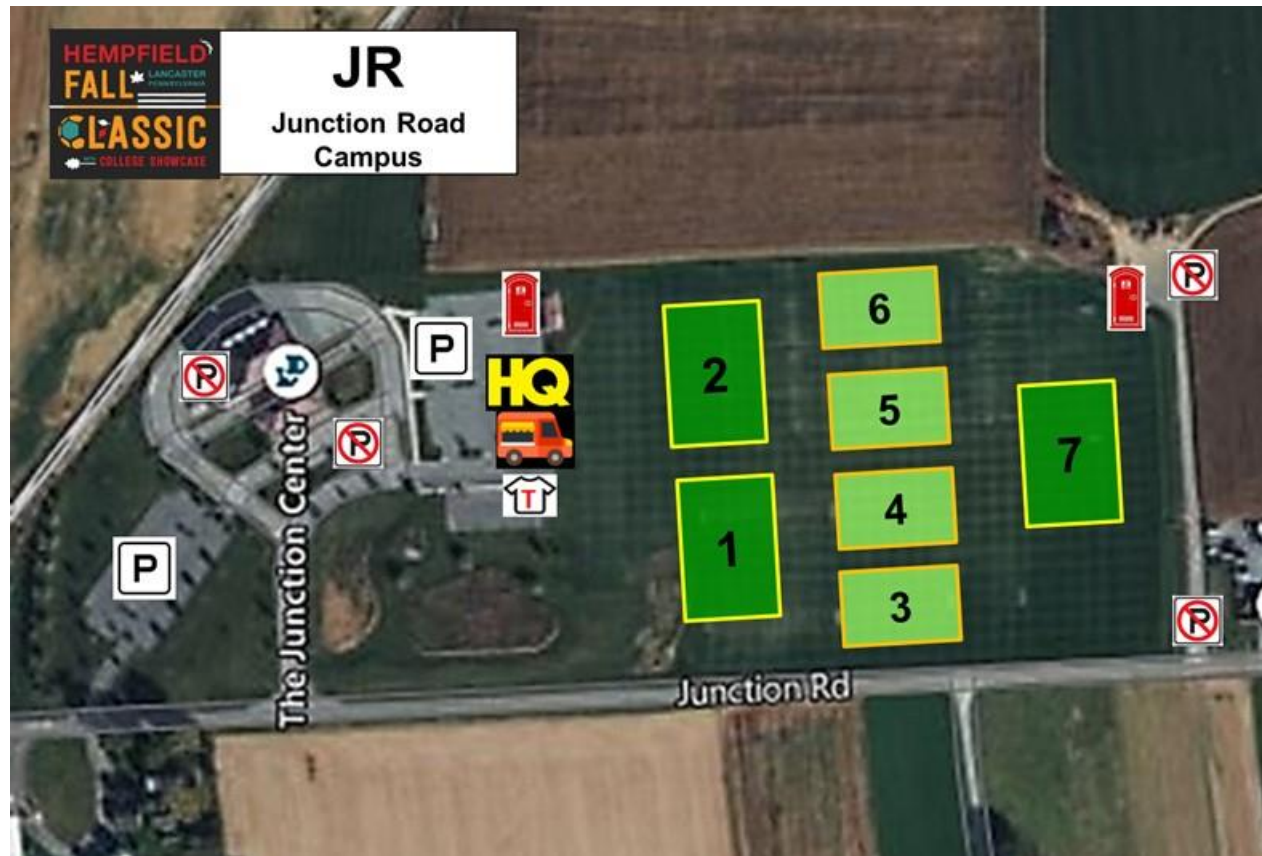

2024 Hempfield Fall Classic

BE AWARE agricultural pesticides are periodically used on fields

Junction Road Fields

1875 Junction Road
Manheim, PA 17545

Parking:

- Park in lot at WJTL building not on grass

Rules:

- NO DROP OFF OF PLAYERS ON JUNCTION ROAD for safety reasons
- No pets
- No smoking
- No alcohol
- Lock vehicle and take valuables
- **DO NOT USE RESTROOMS IN WJTL BUILDING**
- **UNDER NO CIRCUMSTANCES ARE SOCCER PARTICIPANTS ALLOWED IN BUILDING**

Fields:

- All fields are grass
  - 1, 2, 3 = 7v7
  - 4, 5, 6 = 9v9

Portable restroom units at venue

Concessions by: Foltz Pretzels

Simax Tournament Apparel