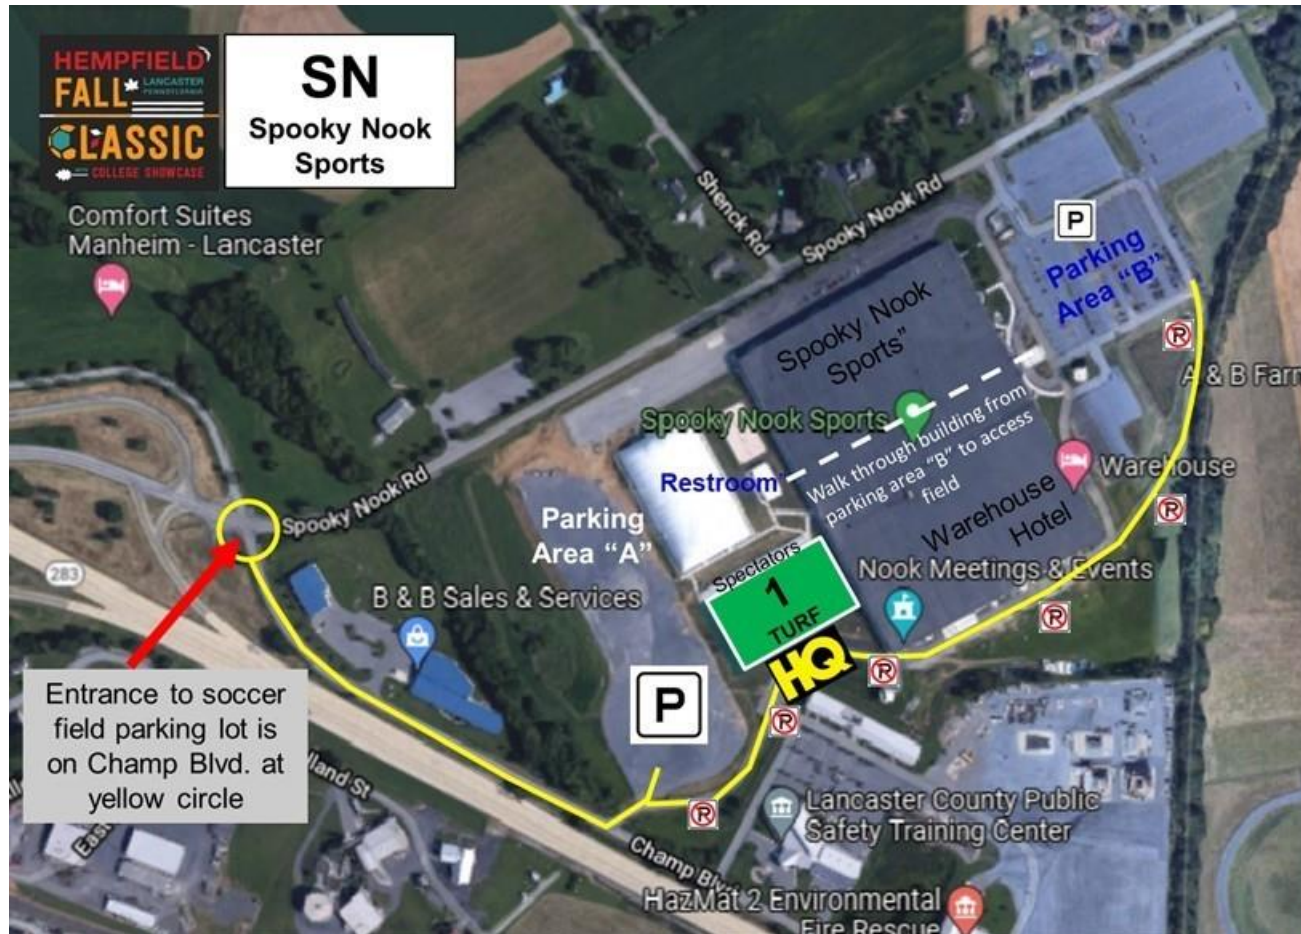

## Spooky Nook Sports

75 Champ Blvd  
Manheim, PA 17545

- Must enter facility via yellow circle on map
- If directed to parking area "B" you will walk through building to access field
- Parking Passes will be issued to each coach before the game for vehicles to leave the facility without charge
- Spectators must sit on the "dome" side of the field

### Parking:

- Park in lot not on grass or along lane marked with no parking.

### Rules:

- No pets, smoking, or alcohol allowed on site
- Respect private property
- Lock vehicle and take valuables

### Field:

- Turf field