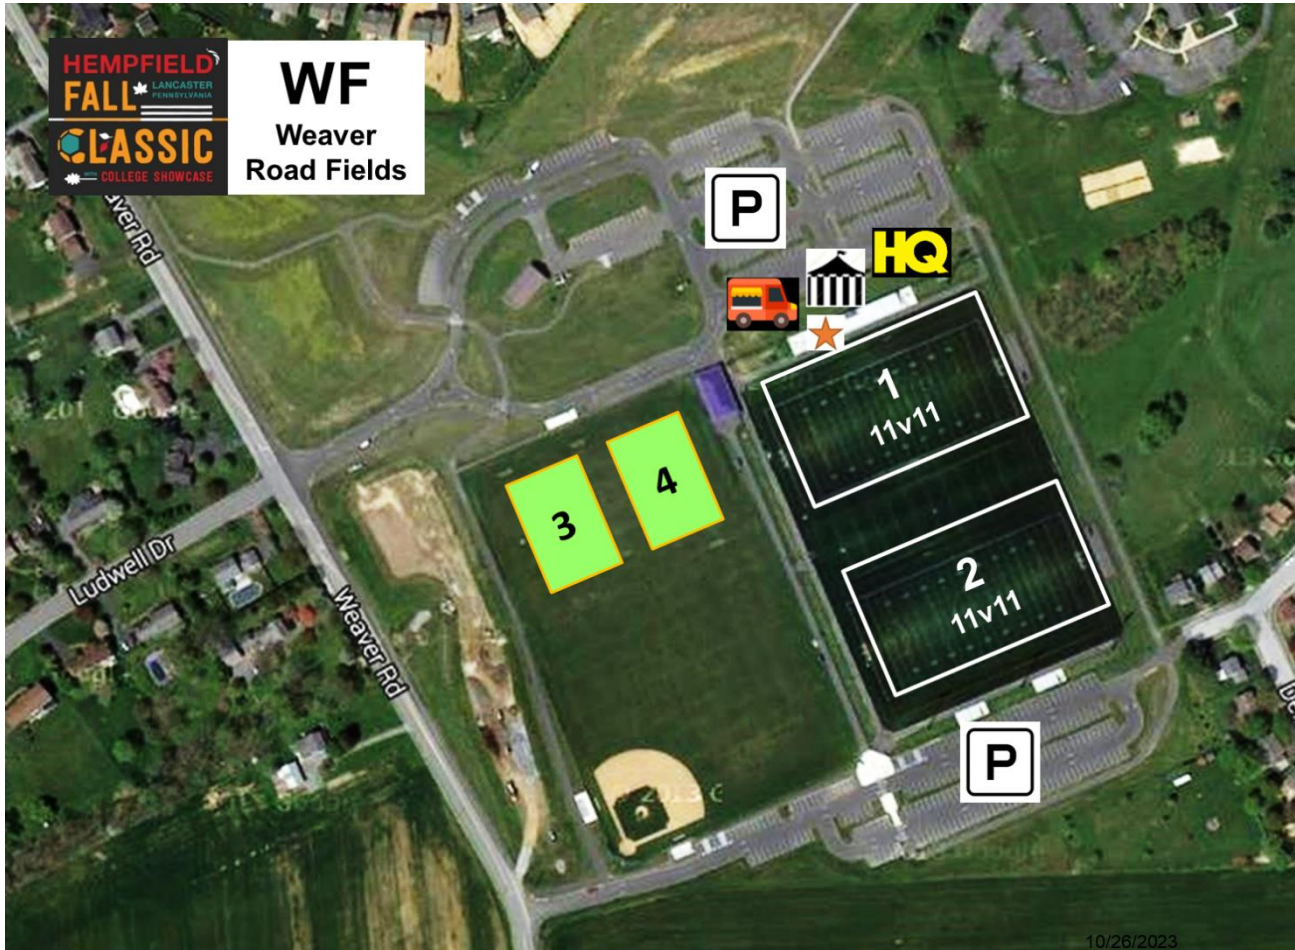

# 2023 Hempfield Fall Classic

**Weaver Road Fields**  
**2801 Weaver Road**  
**Lancaster, PA 17601**

### Parking:

- Park in lots not on grass

### Rules:

- No pets
- No smoking
- No alcohol
- Lock vehicle and take valuables

### Fields:

- Fields #1 and #2 are turf
- Fields #3 and #4 are grass

**Indicates Restrooms**

**Food: Concession stand**

**BE AWARE** agricultural pesticides are periodically used on fields