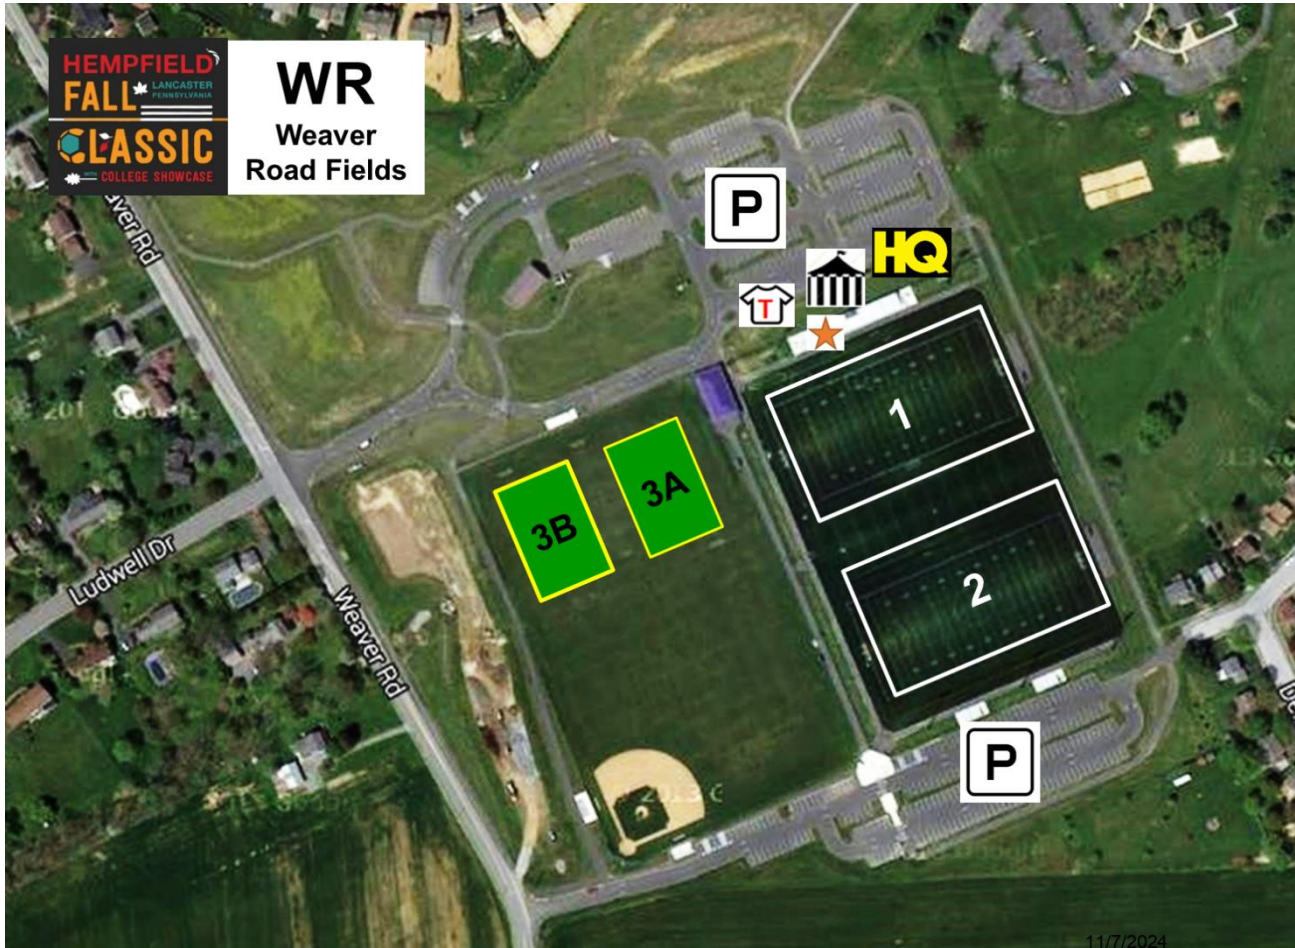

2024 Hempfield Fall Classic

Weaver Road Fields 2801 Weaver Road Lancaster, PA 17601

Parking:

- Park in lots not on grass

Rules:

- No pets
- No smoking
- No alcohol
- Lock vehicle and take valuables

Fields:

- Fields 1 and 2 are turf
- Fields 3 and 4 are 7v7 grass

★ Indicates Restrooms

👕 Simax Tournament Apparel

BE AWARE agricultural pesticides are periodically used on fields