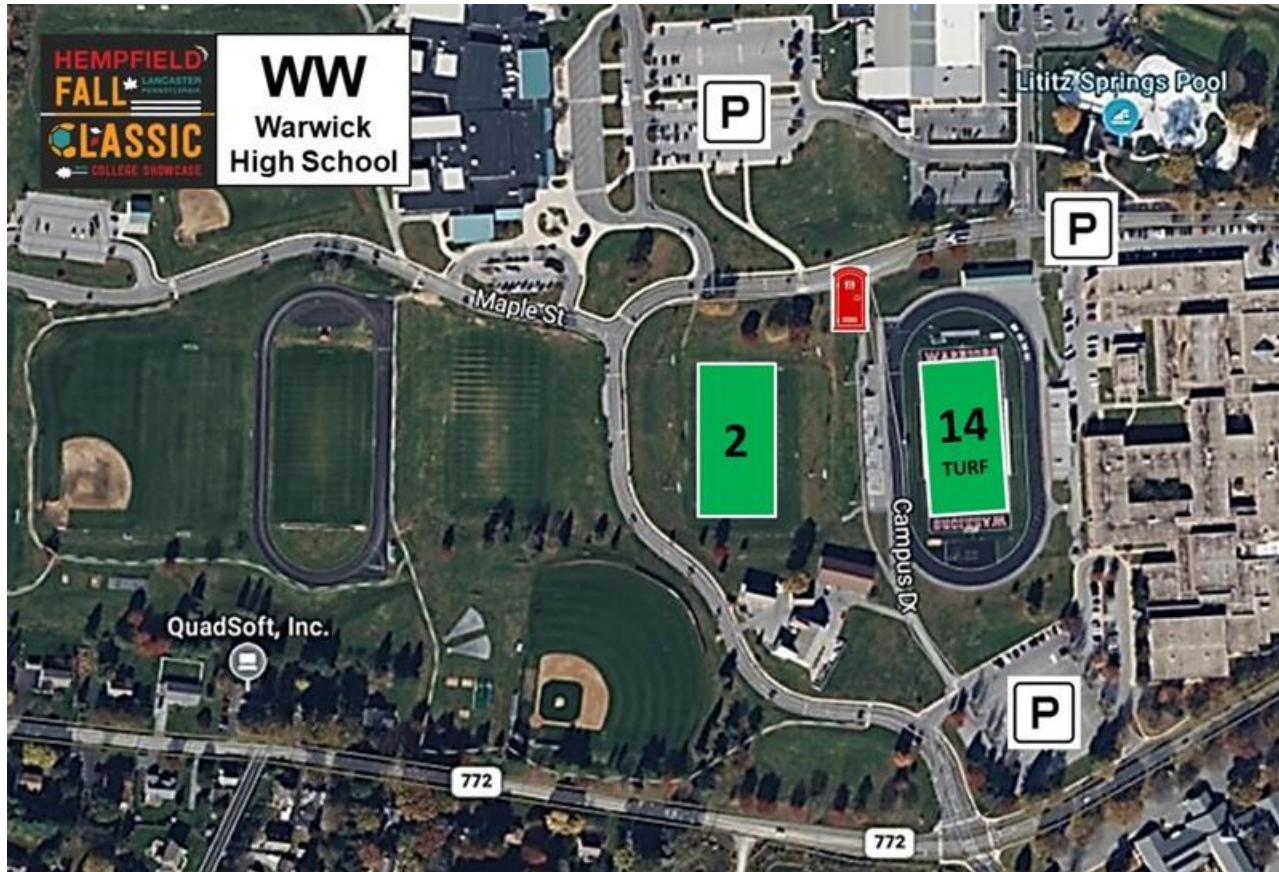

2024 Hempfield Fall Classic

Warwick HS
301 W Orange St
Lititz, PA 17543

Parking:

- Park in lots indicated on map. Do not park on grass or along school driveways.

Rules:

- No pets
- No smoking
- No alcohol
- Lock vehicle and take valuables

Fields:

- Stadium field is turf.
- Field #2 is 11v11 grass.

BE AWARE agricultural pesticides are periodically used on fields

Portable restroom units at venue