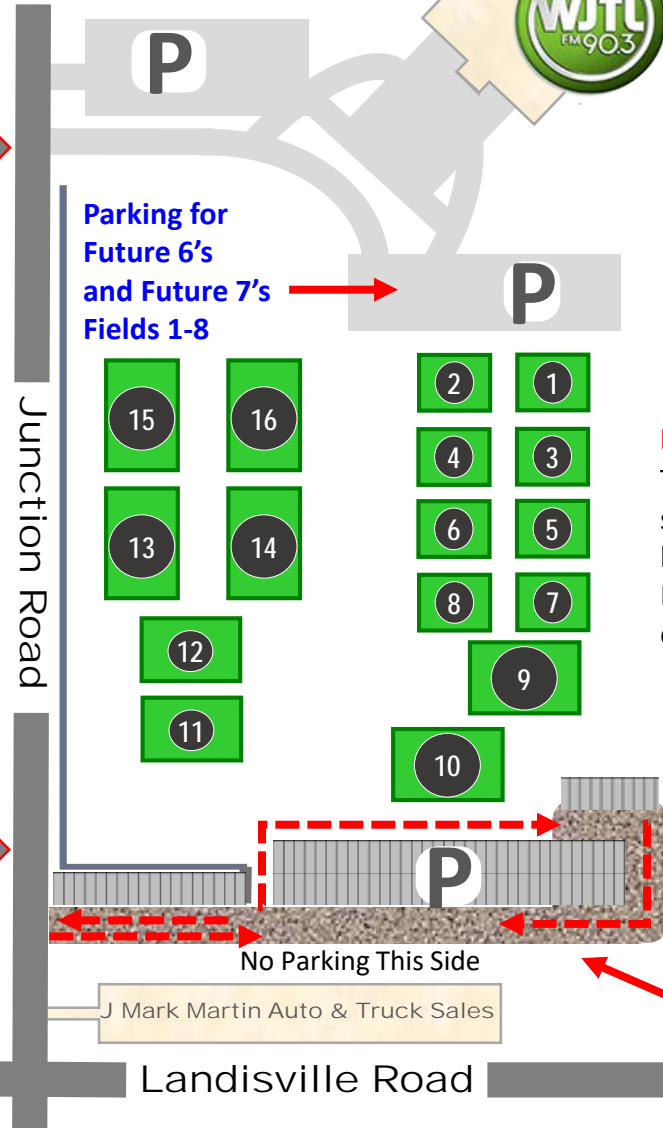

Penn Legacy – The Junction Center Campus

Junction Center Fields - WJTL

GPS Address:
1875 Junction Rd.
Manheim, PA 17545

IMPORTANT:

Entrance to WJTL Parking Lots will be OPEN Mon through Thurs from 5-8 pm and all day Sat and Sun

When exiting WJTL main gate, please pull up slowly and gate will open automatically

Reminder!
No Dogs are Permitted at Club Fields

Absolutely no player drop off or pickups along Junction Road

Park only in designated lots - NOT in Farmer's Fields