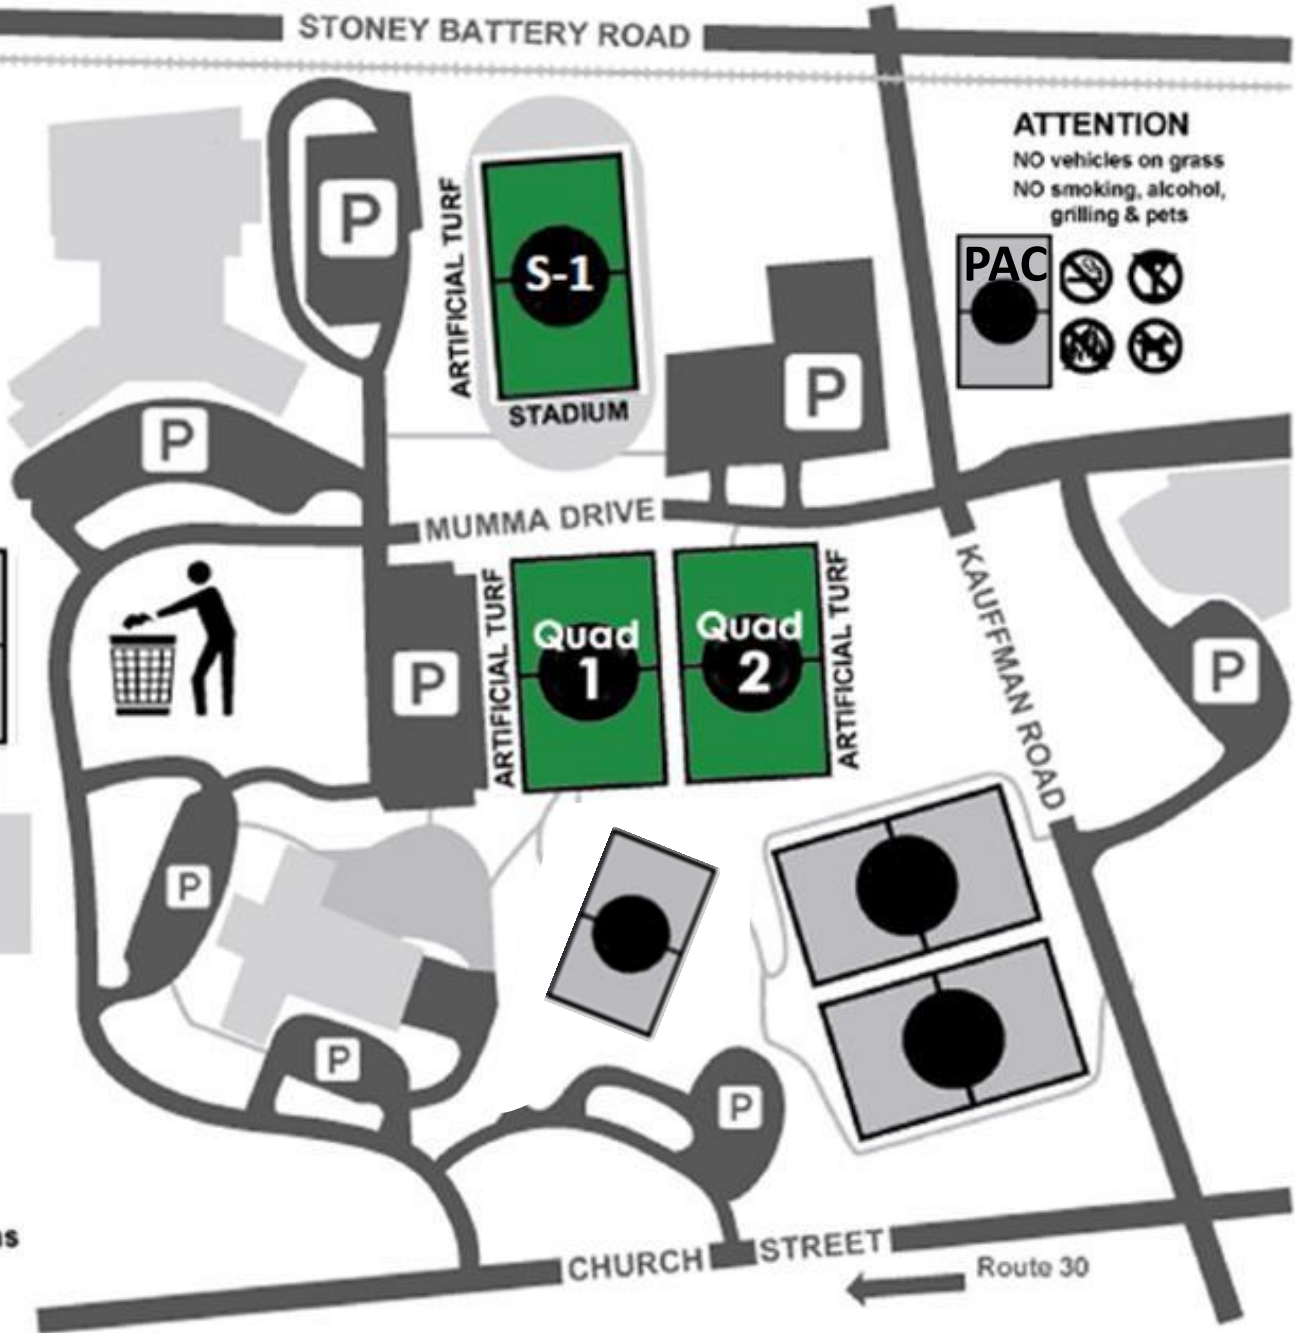

STONEY BATTERY ROAD

Route 30

**ATTENTION**

NO vehicles on grass  
NO smoking, alcohol,  
grilling & pets

**LV**

Landisville Middle School  
340 Mumma Drive  
Landisville PA 17538

**SPRING 2019**

RESPECT private property  
OBEY traffic regulations & parking signs  
BE AWARE agricultural pesticides are  
periodically used on fields

CHURCH STREET  
Route 30